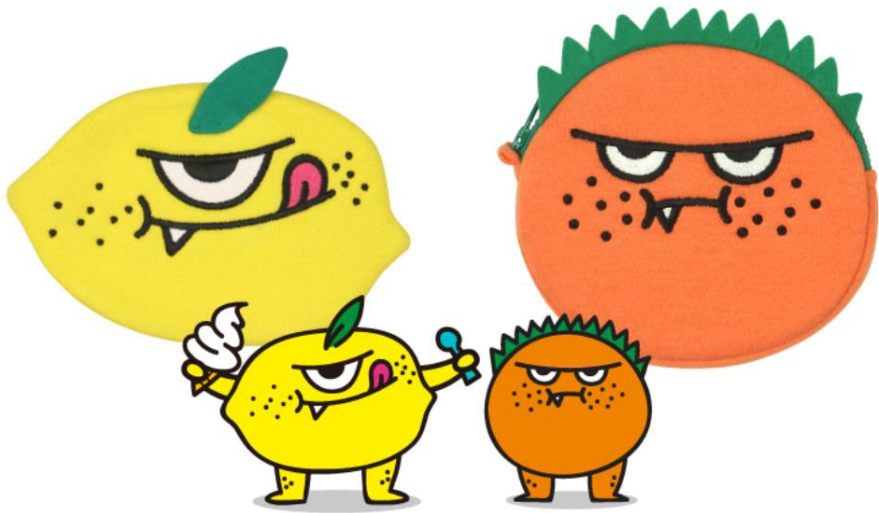

01 Lemon

02 Orangemon