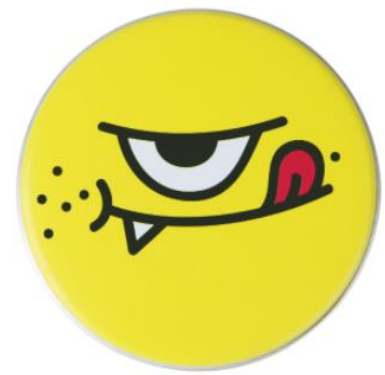

Stationery – Tin Case

ITEM	Round Tin case / Design: 4 types
SIZE	Ø55*23
MATERIAL	Tin – Metal, Package – OPP
MKTG POINT	Round Tin case can be used as keeping little accessories and stuffs, and it matches the air puff size which can contain up to 3pcs. It is also perfect size to bring earphone and keep clean condition.

02 Lemon