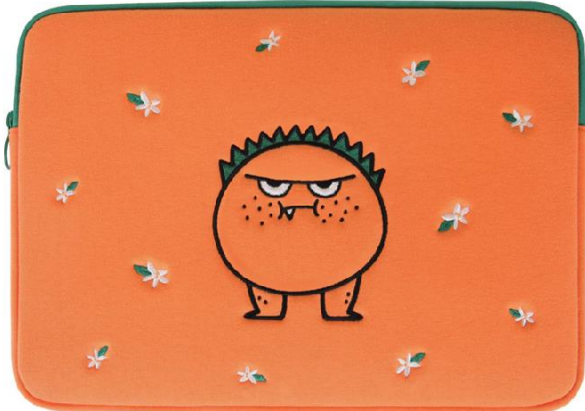

Accessory – Notebook Pouch

ITEM	MONSTER Notebook pouch / Design : 3 types
SIZE	355 x 255 x 25mm
MATERIAL	Pouch – Cotton, Poly / Packing – OPP
MKTG POINT	Adorable characters design notebook pouch It is big enough to store a 15.4 inch Macbook 10mm thickness insures the safety of storage item Inner faux fur prevents items being scratched Waterproof material

Orangemon