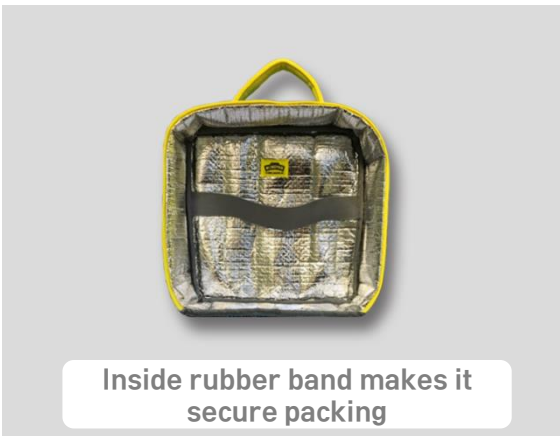

Accessory – Monster Picnic Bag