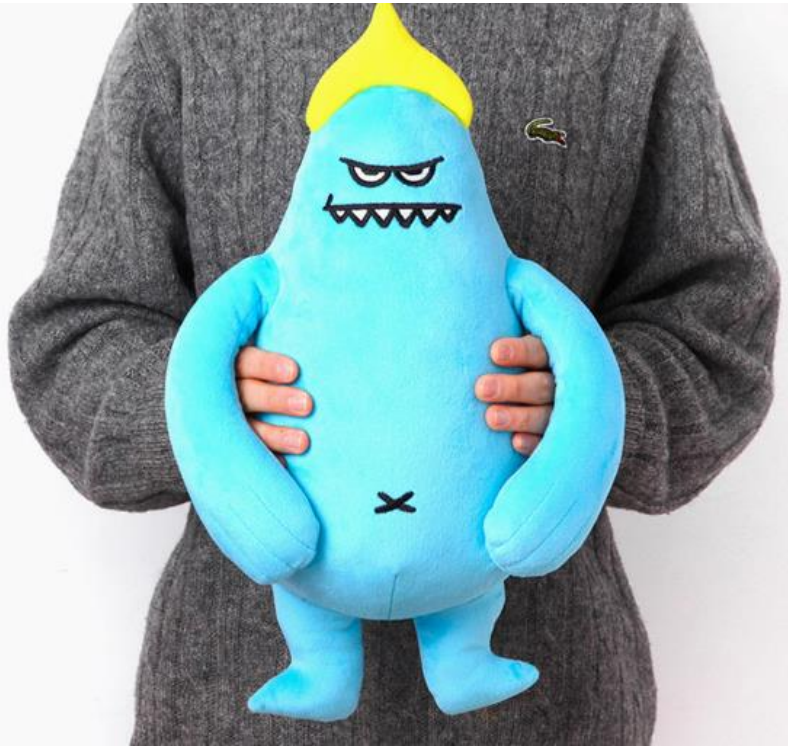

Doll – Monster Doll 3D

ITEM	MONSTER Doll 3D / Design : 2 types
SIZE	Bluemon : 43 cm / Chocomon : 35 cm
MATERIAL	Polyester, cotton, acrylic
MKTG POINT	The MONSTER characters are now living in your room. They may be found on your desk, bed or chair.