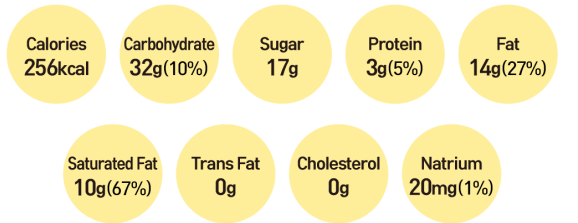

Confectionery – Chocoball

ITEM	Monster Chocoball 50g
SIZE	130x 195mm – Packaging Size
INGREDIENT	Chocolate –DHS, Cocoa Powder, Dry rice powder
PACKAGE	Polypropylene
	Easy to sell at the counter with small package.
MKTG POINT	Crunchy and heavy texture with strong Chocolate taste brings out distinctive and unique flavor. Best seller item in Korean CVS market.

[Nutrition Facts] Serving size 1 bag (50g)

Amount per serving