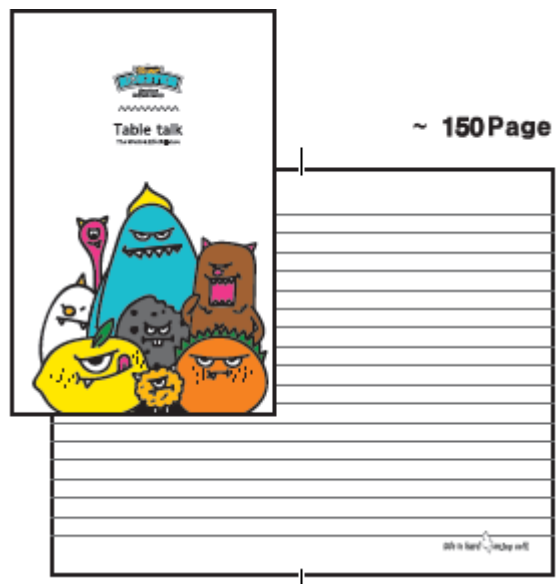

# Stationery - Holder

ITEM	A4 Paper Holder / Design: 4 types
SIZE	220*310mm
MATERIAL	Paper Holder- PP / Package- OPP
MKTG POINT	Potable paper holder that will keep your important papers safely on the desk and your bag as well. You will never lose it since the colorful Character! Purchasing area will be from Student to Office workers.

# Stationery – Note

ITEM	Handy Note / Design: 6 types
SIZE	98*140*18mm
MATERIAL	Note – Paper, Package – OPP
	Fancy and adorable design will cheer up your daily life!
MKTG POINT	Pick your favorite character and write down daily notes. Bestseller of Notes category for many years.